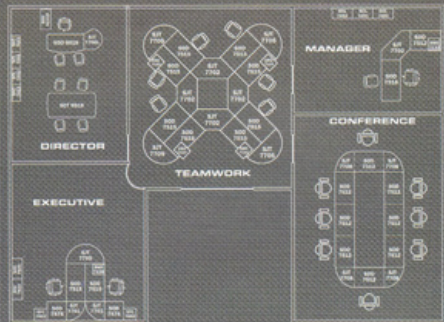

Looking for solution for each space, S CLASS series is designed to adapt perfectly to all needs. The genuine combination of comfort, aesthetics and rationality in the S CLASS series gives the perfect harmony required for your office.

■ DIRECTOR

Pencil Tray

The top surface of table S Class consist by lining structure into the otherside.

Modera S Class 3

Modera S Class 4

Product Specification

S/D 7175 75 x 70 x 75	S/D 7112 120 x 75 x 75	S/D 7114 140 x 75 x 75	S/D 7115 100 x 75 x 75	S/D 7116 140 x 75 x 75	S/D 8018 100 x 90 x 75	S/D 8019 100 x 90 x 75	S/D 8012 120 x 90 x 75	S/D 8016 100 x 90 x 75
S/MD 7133 48 x 52 x 66	S/MD 7131 41 x 52 x 66	S/MD 7132 48 x 52 x 56	S/MD 7136 48 x 47 x 47	S/MD 7305 48 x 46 x 46	S/PC 7482 48 x 50 x 75	S/PC 7484 48 x 50 x 141	S/CB 7512 47 x 50 x 64	S/SD 5010 D 103 x 50 x 65
S/CL 7481 80 x 41 x 82	S/CL 7482 80 x 41 x 82	S/CL 7483 80 x 41 x 82	S/CL 7485 80 x 41 x 87	S/CL 7487 80 x 41 x 87	S/CL 7489 80 x 41 x 87	S/MC 7121 80 x 41 x 120	S/MC 7123 80 x 41 x 120	S/MC 7421 80 x 41 x 200
S/MR 7423 80 x 41 x 200	S/MR 7425 80 x 41 x 200	S/CT 7192 120 x 75	S/CT 8018 140 x 90 x 75	S/CT 1234 240 x 120 x 75	S/MR 2012 120 x 28 x 35	S/MR 2014 140 x 28 x 35	S/MR 2318 100 x 28 x 35	S/MR 2016 100 x 28 x 35
S/IT 7191 70 x 75	S/IT 7192 70 x 115	S/IT 7193 70 x 115	S/IT 7195 105 x 77.5	S/IT 7196 L 108 x 90	S/IT 7196 R 108 x 90	S/IT 7197 L 100 x 100	S/IT 7197 R 100 x 100	S/IT 7198 70 x 75